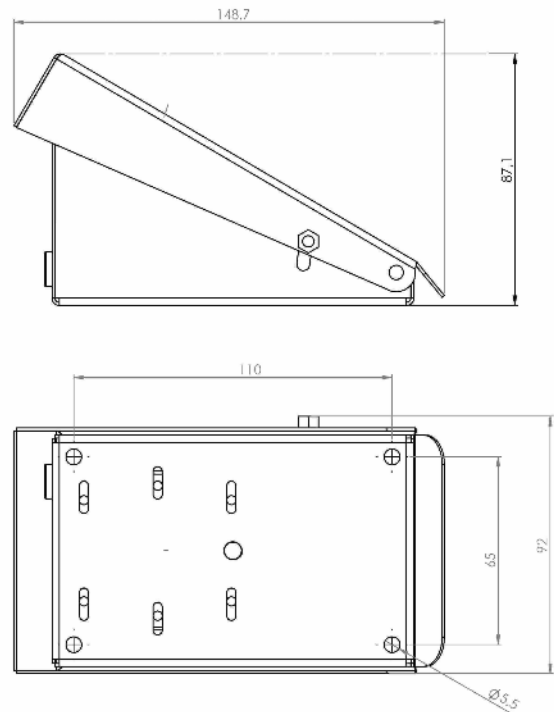

Kenmerken

- Makkelijk doseerbaar
- Compact
- Universeel toepasbaar

Technische gegevens

Potentiometer	0 . . . 5 Vdc 5kOhm +/-20%
Microswitch	IP40
Cable	1 meter/ 0.75mm²
Connector	Superseal 5P